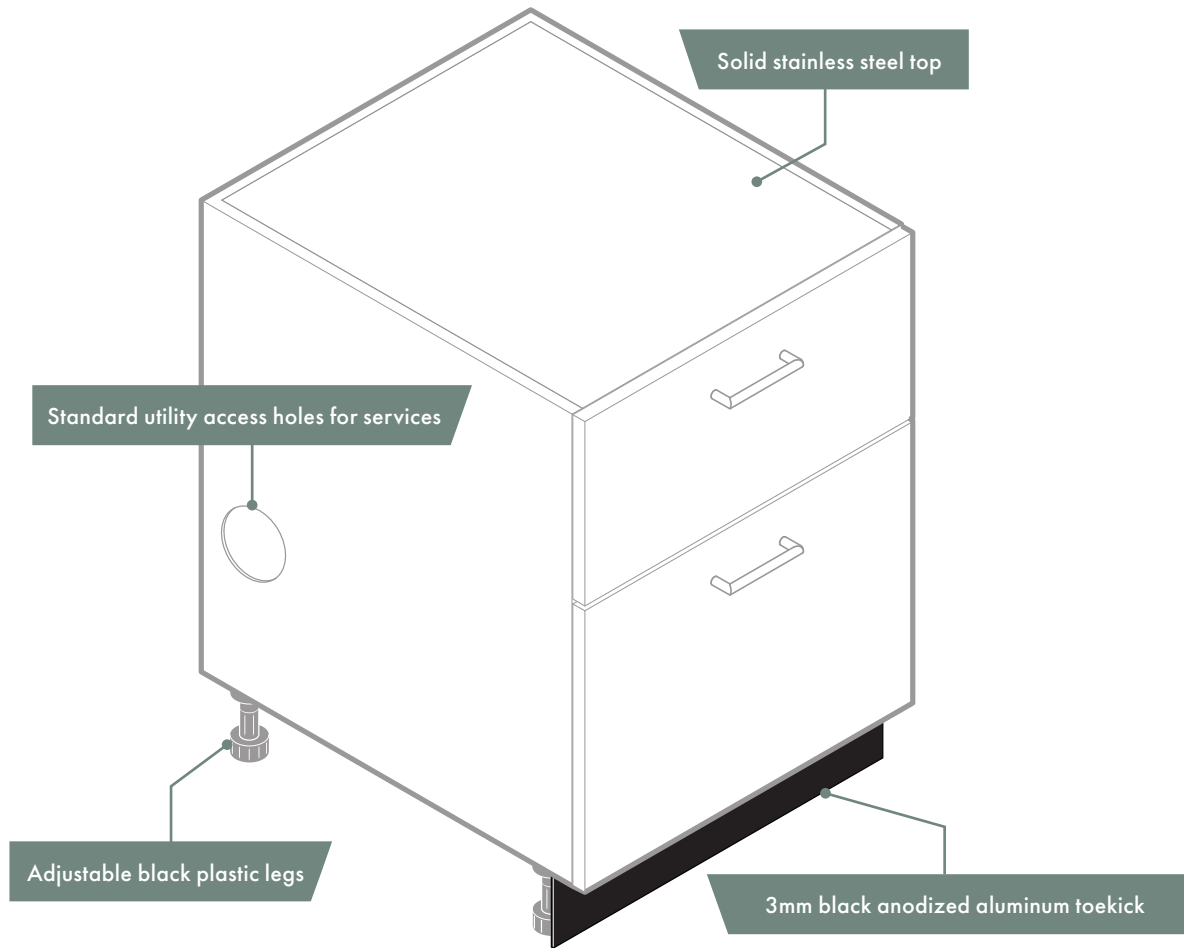

HOW IT'S MADE

CABINETS FEATURE:

- Frameless, European styling
- Doors, drawers and cabinet boxes are manufactured from 100% 304-grade stainless steel (*316-grade is also available*)
- Cabinets have a lifetime warranty
- Powder coat finishes carry a 7-year limited warranty
- Cabinetry sizes increase in 3" increments, from 9" to 48"
- Each cabinet is a standard 30" height with 4" leveling legs
- 27" standard cabinet depth (24" depth also available)
- Drawers feature double-wall construction and under-mount glides with self-close/soft-close technology
- Doors come with soft-close stainless steel hinges, magnetized closures and rain gaskets as standard
- We have cabinets to fit any manufacturer's outdoor appliance: grills, smokers, side burners, sinks, bartending units, and more
- Each project is built to order, ensuring the style, design and color are unique to your vision
- Cabinets are delivered fully assembled and engineered for fast and easy installation